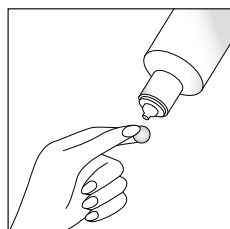

Pick up the cleaned / disinfected lenses from the lens case. Hold them with your fingers and rinse both sides with the cleadew CareSolution for at least 10 seconds.